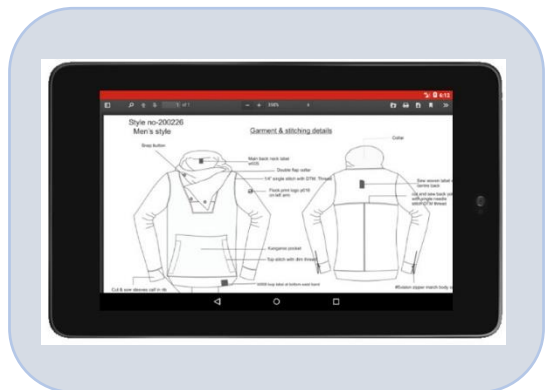

IoT System

MA-JEVI IoT App Types

1. Sewing – For Sewing and other manual operations
   - Checking – For **Loading** / **InLine** / **EndLine** / **AQL** / **Finishing** Operations
2. Smart Phone / Tab can be made to work for sewing or checking by loading the respective App Type